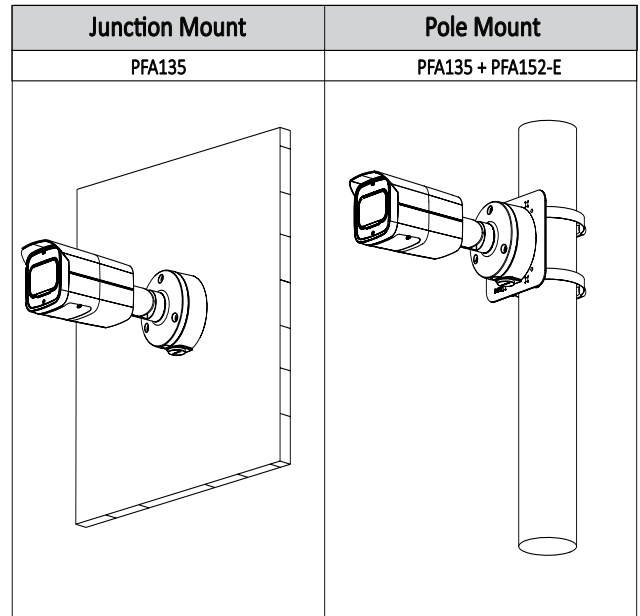

Accessories

Optional:

PFA135
Junction Box

PFA152-E
Pole Mount

Dimensions (mm/inch)